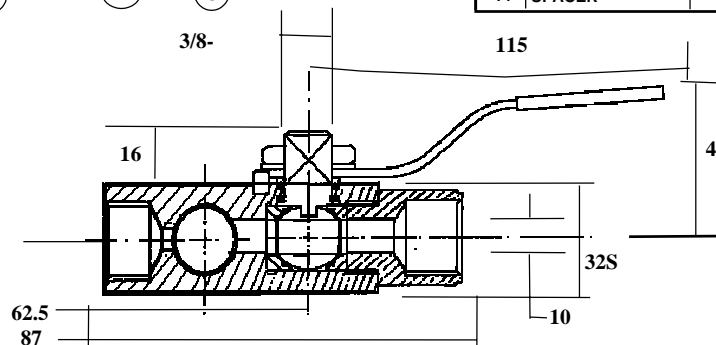

## DESIGN FEATURES

- \* Robust HIGH pressure design
- \* Internally loaded blow-out proof stem
- \* Floating ball for positive shut-off
- \* LOW operating torque
- \* Smooth 1/4 turn action
- \* Flexible 2 piece design
- \* 316 ss to NACE specification
- \* Wide range of end connections
- \* Replaceable seats & seals
- \* Ease of maintenance
- \* Full material traceability
- \* Choice of lever or pointer handles
- \* Locking kit available

## 2 Piece Ball Valve

### Sample Part Number BGSA1015NM15NFS

1/2" NPT Male Inlet x 3 - 1/2" NPT Female Outlets 316 St. St. Multiport Ball Valve, 10mm Bore - 1,000 psi/Pn 68 Rated fitted with Lever handle.

### VALVE PART NUMBER and ORDERING TABLE

Valve Series	Bore	Inlet Size	Threads	* Material	Handle	Options
BGSA 1,000psi/Pn 68	10	08 - 1/4"	NF - NPT Female	A - Ali-Bronze	-PH Pointer	-LK Locking
		10 - 3/8"	NM - NPT Male	D - 31803 Duplex		
		15 - 1/2"	PF - BSPP Female	H - Hasteloy		
BGSP 6,000 psi/Pn408			PM - BSPP Male	I - Incoloy	-TH StSt 'T' Handle	
			TF - BSPT Female	J - 6MO		
			TM - BSPT Male	M - Monel		
			C2 - 2 FERRULE Imp	S - 316 SS		
			M2 - 2 FERRULE Metric	T - Titanium		
				U - 32760 S.Duplex		