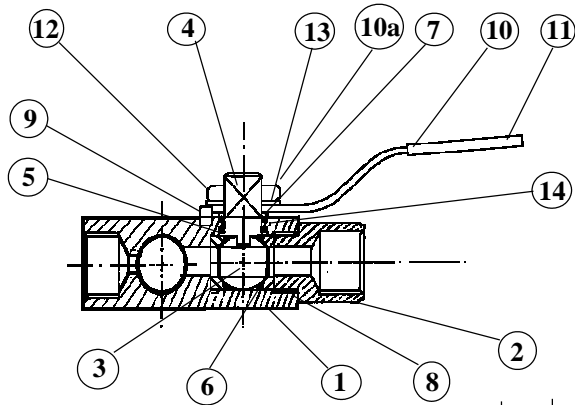

'BG' Series Multiport GAUGE VALVES

1,000 psi [Pn 68] Rated   6,000 psi [Pn 408] Rated

DESIGN FEATURES

- Robust HIGH pressure design
- Internally loaded blow-out proof stem
- Floating ball for positive shut-off
- LOW operating torque
- Smooth 1/4 turn action
- Flexible 2 piece design
- 316 ss to NACE specification
- Wide range of end connections
- Replaceable seats & seals
- Ease of maintenance
- Full material traceability
- Choice of lever or pointer handles
- Locking kit available

2 Piece Ball Valve

MATERIALS of CONSTRUCTION - 316 Stainless Steel

ITEM	COMPONENT	MATERIAL
1	BODY	316 S 11 *
2	END CONNECTOR	316 S 11 *
3	BALL	316 S 11 *
4	STEM	316 S 11 *
5	STEM SEAL	RTFE
6	SEA	PTFE / PVDF
7	TOP SEAL	RTFE
8	BODY SEAL	PTFE
9	PIN	STAINLESS STEEL
10	LEVER HANDLE	STAINLESS STEEL
10	POINTER HANDLE	MAZAK 3
11	HANDLE SLEEVE	PVC
12	NUT	A4 ss
13	WASHER	A4 ss
14	SPACER	316 ss

Sample Part Number BGSA1015NM15NFS

1/2" NPT Male Inlet x 3 - 1/2" NPT Female Outlets 316 St. St. Multiport Ball Valve, 10mm Bore - 1,000 psi/Pn 68 Rated fitted with Lever handle.

VALVE PART NUMBER and ORDERING TABLE

Valve Series	Bore	Inlet Size	Threads	* Material	Handle	Options
BGSA 1,000psi/Pn 68	10	08 - 1/4"	NF - NPT Female	A - Ali-Bronze	-PH Pointer	-LK Locking
		10 - 3/8"	NM - NPT Male	D - 31803 Duplex		
		15 - 1/2"	PF - BSPP Female	H - Hasteloy		
BGSP 6,000 psi/Pn408			PM - BSPP Male	I - Incoloy	-TH StSt 'T' Handle	
			TF - BSPT Female	J - 6MO		
			TM - BSPT Male	M - Monel		
			C2 - 2 FERRULE Imp	S - 316 SS		
			M2 - 2 FERRULE Metric	T - Titanium		
				U - 32760 S.Duplex		

All Valves have Stainless Steel Lever Handles as standard. All THREE Outlet ports are EITHER 1/2" or 1/4" size
Valves supplied with vent and blank plugs as standard.

Colson
Industries Ltd

Website: www.colson.co.uk

e-mail: sales@colson.co.uk

Certificate No L RQ 0960294
ISO 9001 Registered

BGseries - 01/08